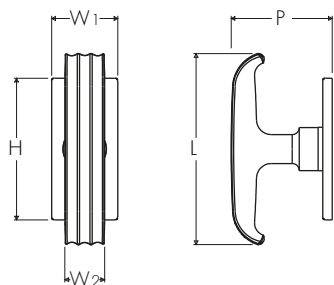

ATELIER BONOMI

Martellina per Finestra Serie Fluted Fluted Series Window Handle

Dimensioni
Dimensions

L	P	W 2	W 1	H
101	54	21	35	75

Dimensioni in millimetri
Dimensions given in millimeters

Disponibile in tutte le finiture standard.
Dimensioni e finiture su misura disponibili su richiesta.
Additional sizes available by special order.
Available in standard and custom finishes.