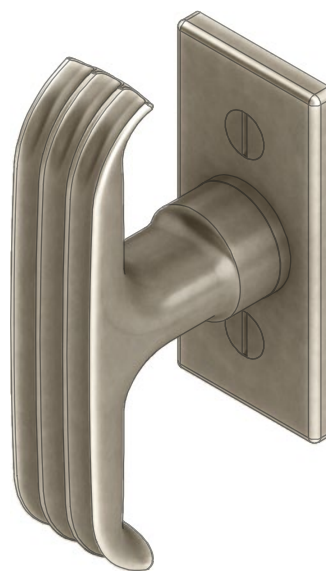

ATELIER BONOMI

Martellina per Finestra Serie Fluted Fluted Series Window Handle

Dimensioni
Dimensions

L	P	W 2	W 1	H
101	54	21	35	75

Dimensioni in millimetri
Dimensions given in millimeters

Disponibile in tutte le finiture standard.
Dimensioni e finiture su misura disponibili su richiesta.
Additional sizes available by special order.
Available in standard and custom finishes.